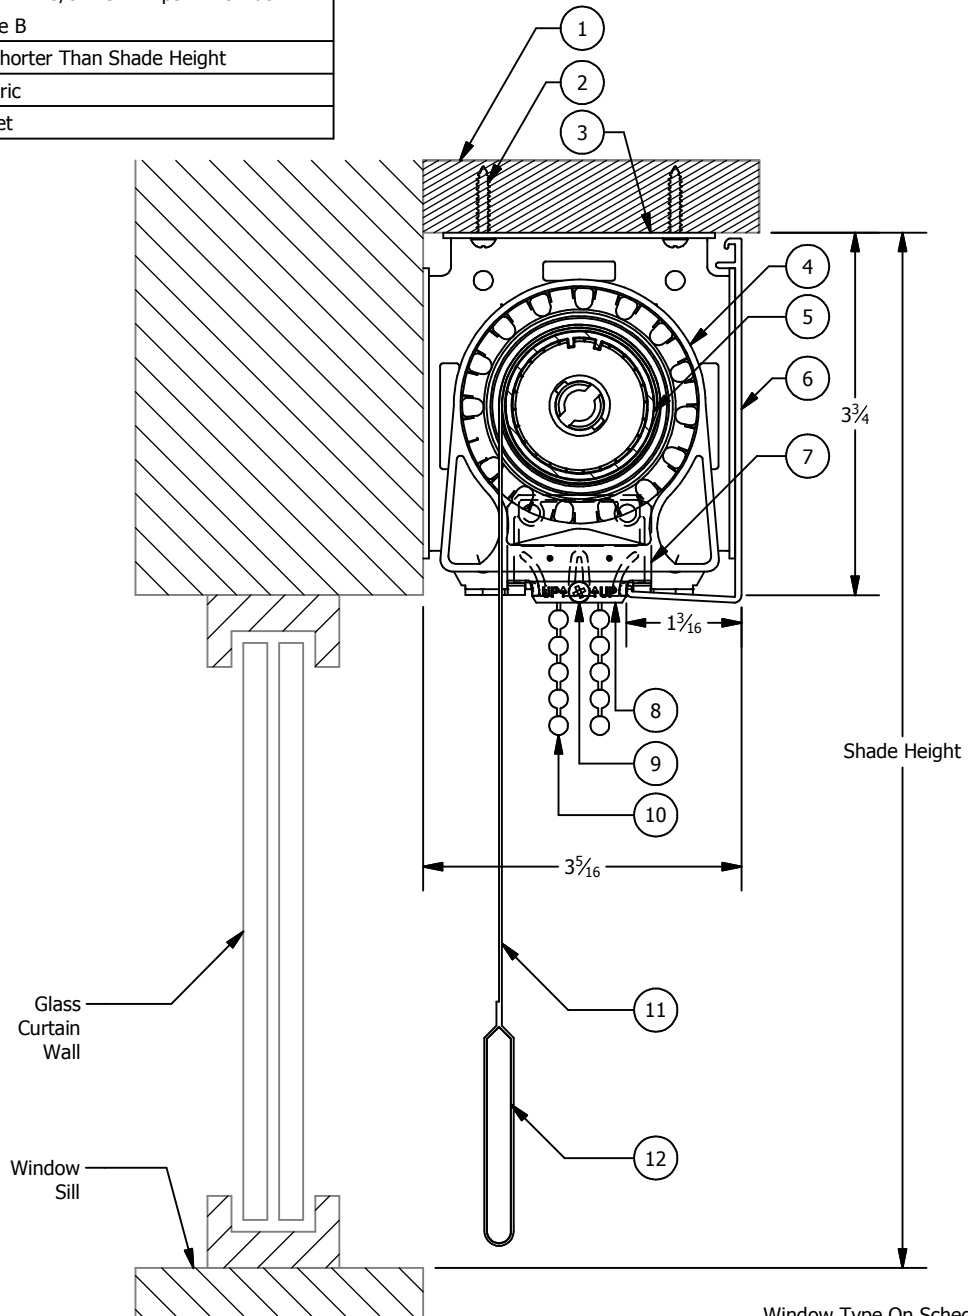

PARTS LIST	
ITEM	DESCRIPTION
1	Blocking By Others, Level and Plumb
2	Fasteners By Others
3	Endcap
4	#20 Cluth
5	Tube Roller
6	Fascia, 3-1/4" Square
7	Guide, 3-1/4" Fascia/Headbox Clutch Chain
8	Cover, 3-1/4" Fascia/Headbox Clutch Chain
9	Screw, #4-24 x 3/8" LG Phillips Drive Flat Head, Type B
10	Chain 6" Shorter Than Shade Height
11	Shade Fabric
12	Hem Pocket

Scale 1/2" = 1"

Window Type On Schedule: _____

Flexshade Clutch Small Endcap Ceiling Mount with Fascia

Project: _____ Architect: _____
 Contractor: _____ Supplier: _____ Date: _____ Revised: _____